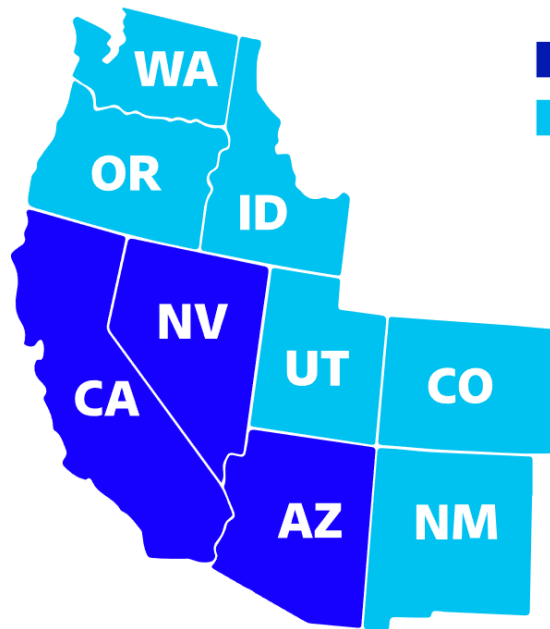

DROP-SHIPPING FROM LOS ANGELES

MOST ORDERS PLACED BY NOON PACIFIC WILL BE DROP-SHIPPED SAME DAY. Some manufacturers can ship later. Please call or email with questions.

GLS TRANSIT TIME

- Next-Day
- Two-Day

UPS GROUND TRANSIT TIME